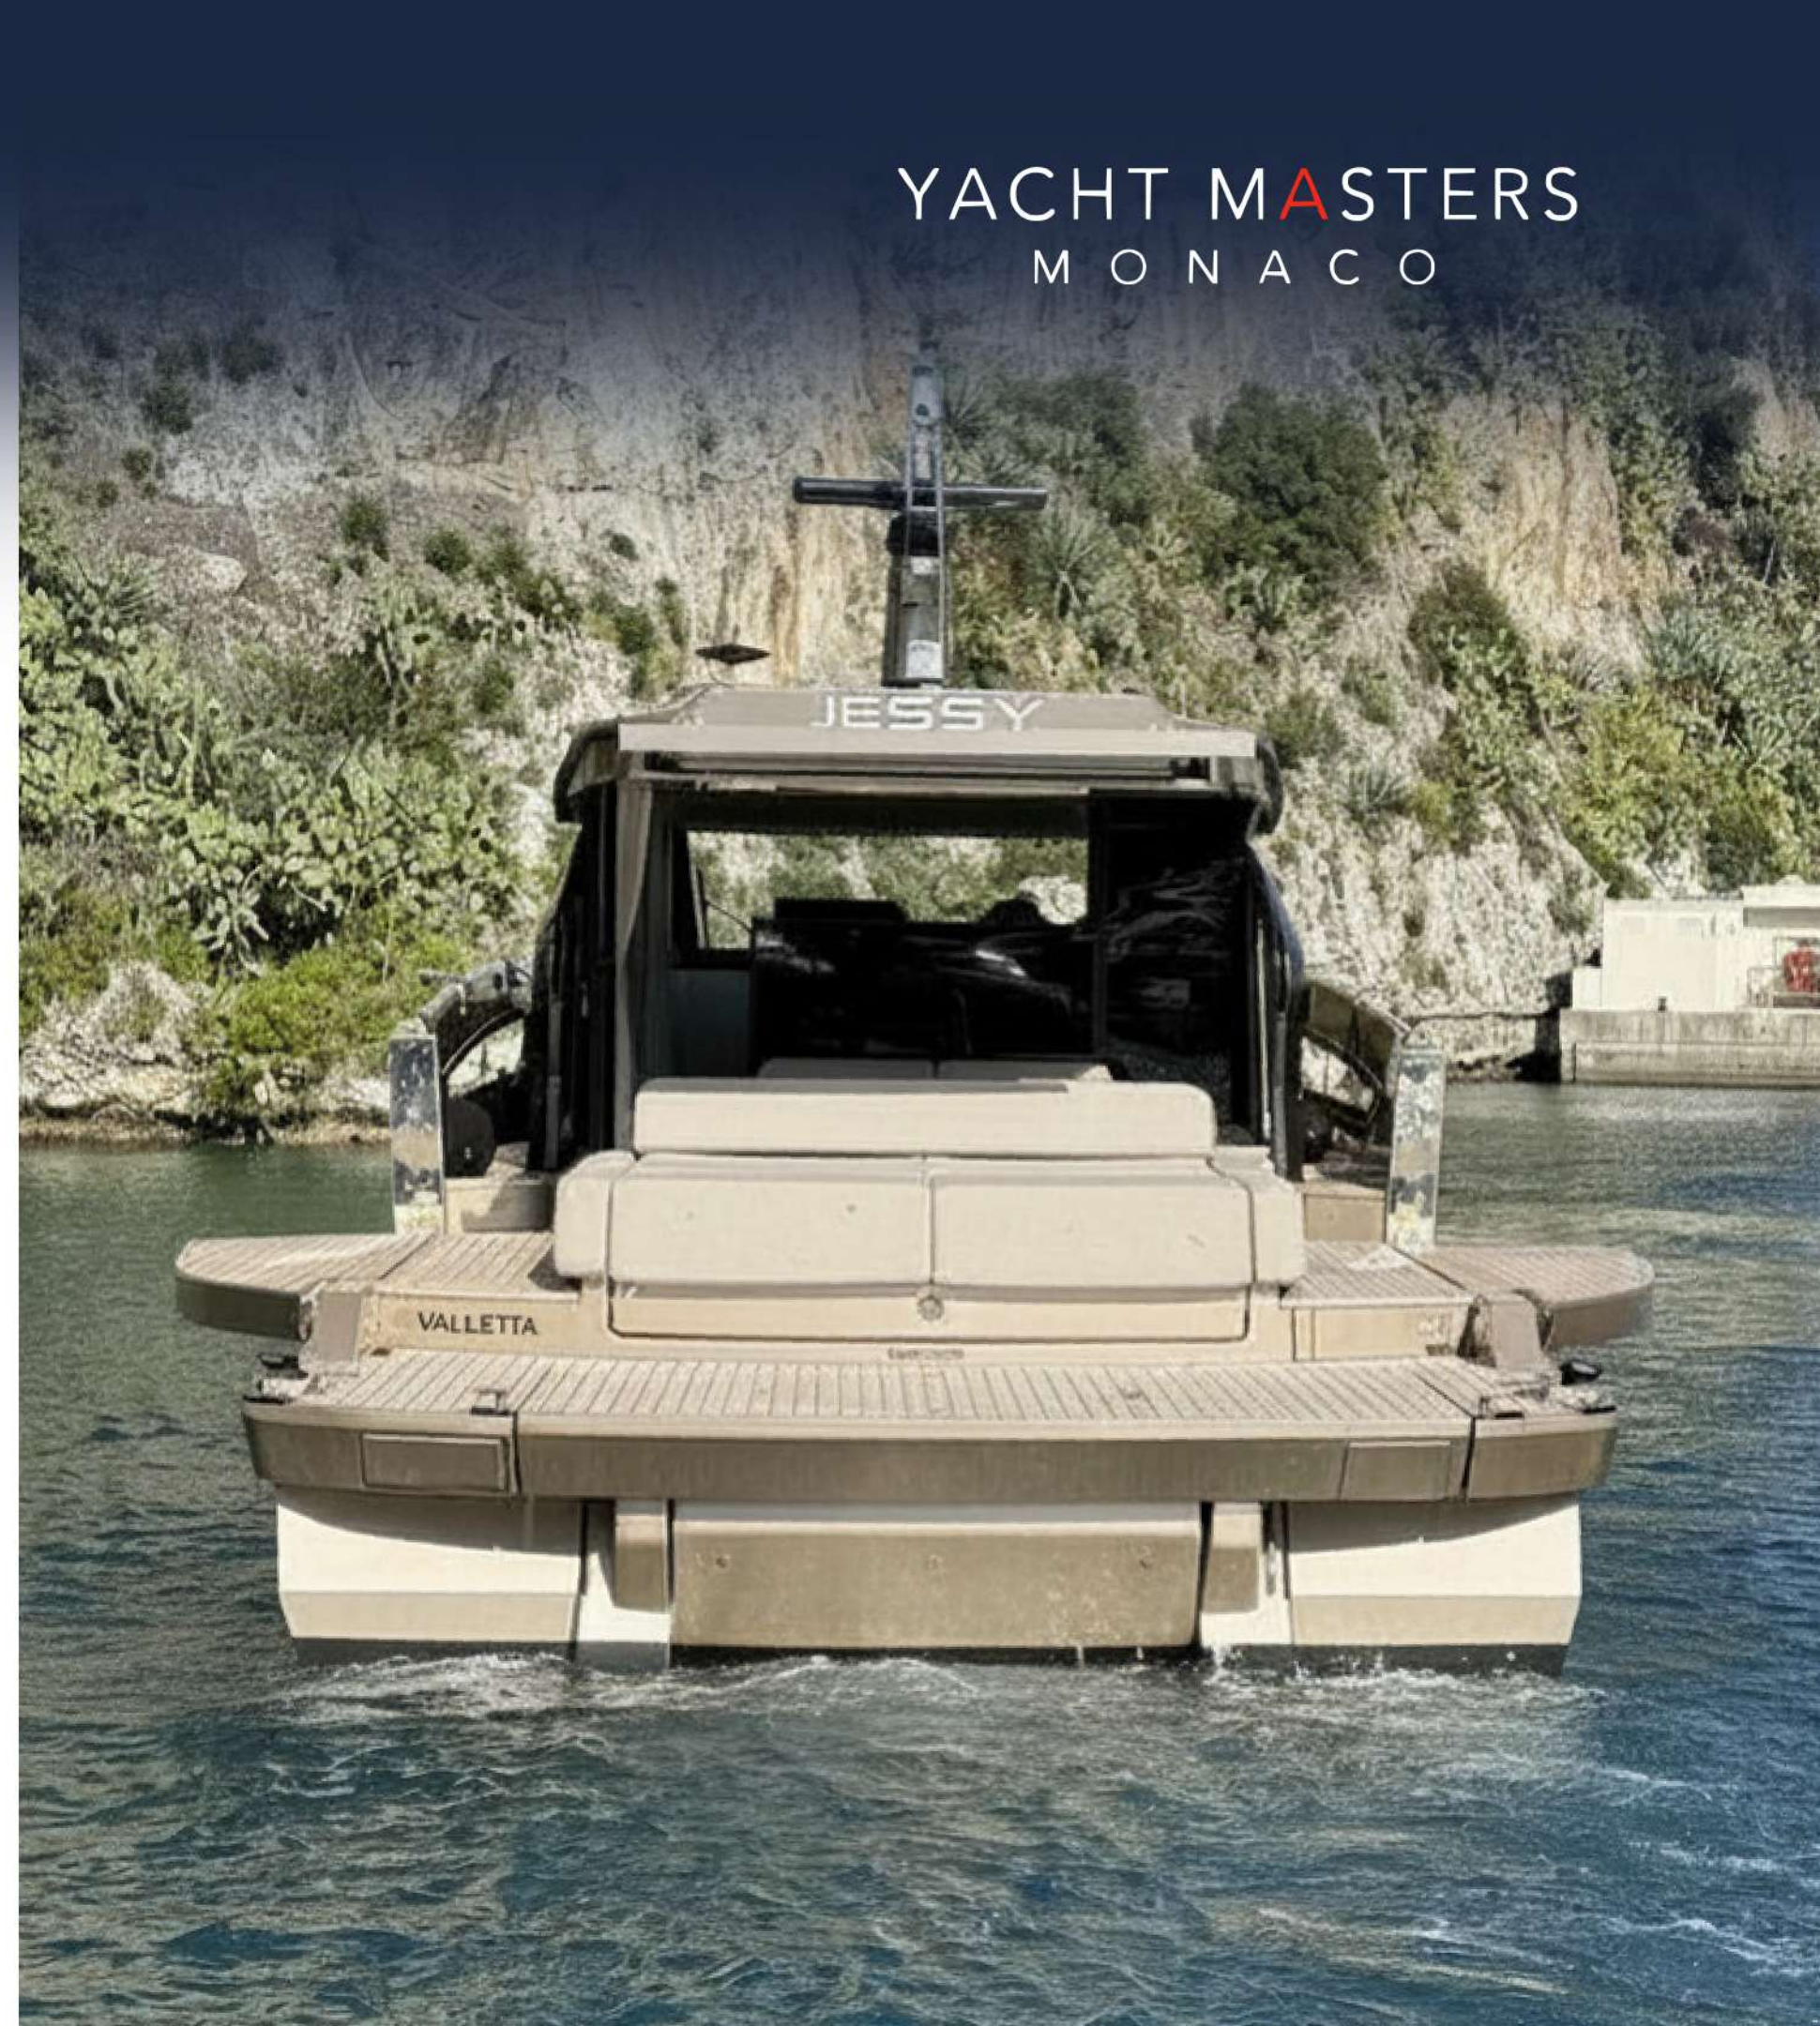

YACHT MASTERS
MONACO

EXTERIOR CRUISING

AZIMUT SEADECK 6 | 2025

YACHT MASTERS
MONACO

EXTERIOR DETAILS

AZIMUT SEADECK 6 | 2025

YACHT MASTERS
MONACO

HELM DETAILS